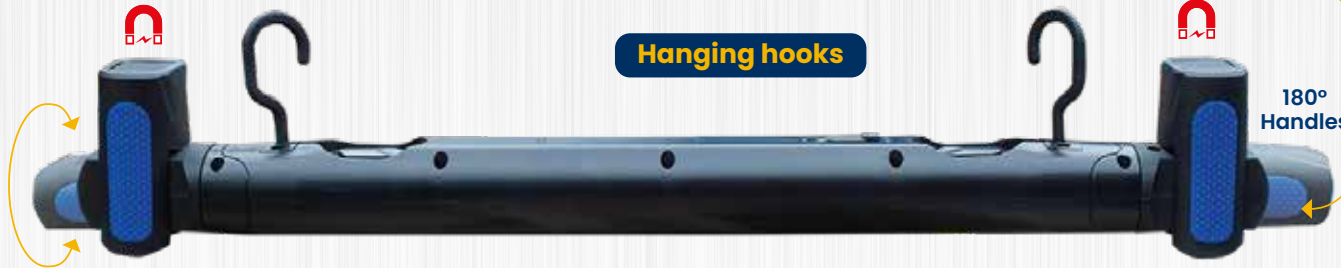

Dimmable light mode dial

Hanging hooks

360°
Rotational
handles

180°
Handles

UNDER-BONNET CORDLESS RECHARGEABLE LIGHT

Designed for engine bays and workshop tasks, the iSpector UBL delivers 1200 lumens of wide, dimmable light with 360° rotation, dual hooks, and magnetic bases for hands-free precision.

- Dual 180° ratcheting handles with 360° twist for precise light positioning
- Strong magnetic bases and dual hanging hooks for hands-free mounting
- Cordless and USB-C rechargeable for flexible, workshop-ready use
- Durable ABS housing with impact-resistant polycarbonate lens
- Bright white light with 5000K colour temperature for clear visibility
- Integrated battery status indicators for power monitoring

Scan to find
out more

iSpector UBL

80-1200
LUMENS

2-15H
RUNTIME

10m
BEAM

IP44
RATED

 3.7V 4000mAh, 15Wh, Li-ion

MODES Dimmable

 4.5hrs charging time

 520 x 41 x 47mm

 480g

CODE NSI-SPECTORUBL

Supplied with Type C USB charging cable

Optional Accessories:

UK or EU adaptor: CH-USB-UK/EU

12/24V Vehicle charger: CHIC3.7-LI-ION