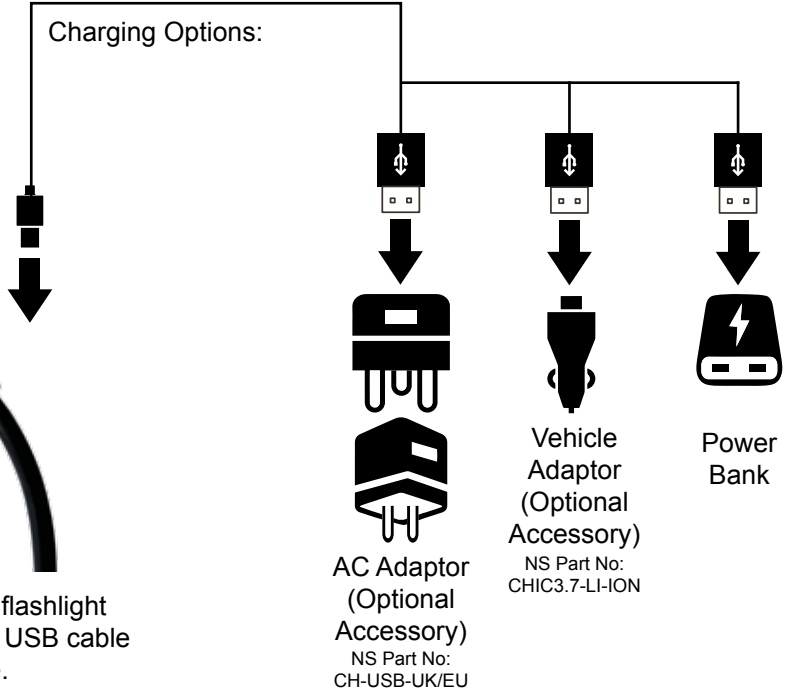

Power/Light Mode Switch