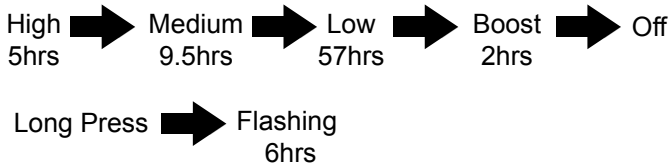

If you stay in any mode for more than 5 seconds and press the power button the light will turn off.

If at any time, you need to dispose of this product or parts of this product: please note that waste electrical products, bulbs and batteries should not be disposed of with ordinary household waste. Recycle where facilities exist. Check with your local authority for recycling advice. Alternatively, NightSearcher is happy to take receipt of this product at end-of-life and will recycle it on your behalf.

NightSearcher Limited
Unit 4 Applied House,
Fitzherbert Spur, Farlington,
Portsmouth, Hampshire,
PO6 1TT, UK
T: +44 (0)23 9238 9774
E: sales@nightsearcher.co.uk

All NightSearcher products have a 3-year standard warranty on all manufacturing defects and 1-year warranty on all rechargeable batteries from the date of purchase.

Please visit www.nightsearcher.co.uk for extended warranty information, proof of purchase is required.