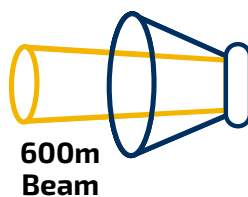

Features

Adjustable Zoom Focus
Long Narrow Distance Spot
to Ultra Wide Flood