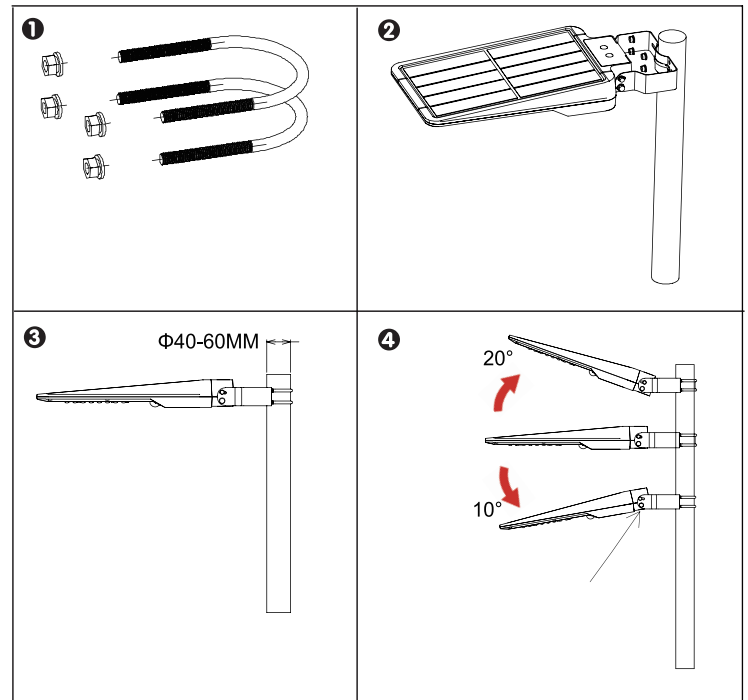

# NexSun1800

Solar Powered Floodlight

Supplied with:  
 1 x Solar floodlight  
 1 x Arch shaped bracket  
 2 x U shaped brackets  
 Hex key and screws

U-Shaped Bracket

Arch Shaped Bracket

Find a sunny location to install the floodlight.

#### A. Wall Mounted:

- ①. Drill two holes of  $\Phi 8\text{mm}$  with a depth of 60mm on the wall.
- ②. Fix the expansion screws into the holes.
- ③. Then use a hex key to fix the lamp on the wall with expansion screws.

#### B. Straight pole:

- ①. Remove the nut spacer of U-shaped brackets.
- ②. Use the U-shaped brackets to fix the lamp on the pole.
- ③. The poles diameter should be  $\Phi 40-60\text{MM}$ .
- ④. Loosen the screws at both ends of the bracket and adjust the angle of the lamp as needed, which is  $20^\circ$  adjustable in clockwise direction and  $10^\circ$  adjustable in counter clockwise direction, then tighten the screws.

#### C. Curved pole:

- ①+②. Loosen the screws and take off the bracket.
- ③. Move the cover of lamp socket
- ④. Fix the arch-shaped bracket onto the lamp socket. (Do not lock first).
- ⑤. Set up the lamp onto the lamp pole. The poles diameter should be  $\Phi 40-60\text{MM}$ .
- ⑥. Adjust the lamp and balance it, then lock the arch-shaped bracket.