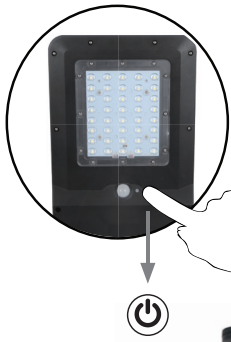

Operating the floodlight:

Press the ON/OFF (⏻) button on the floodlight.
The floodlight will automatically operate in power saving mode: