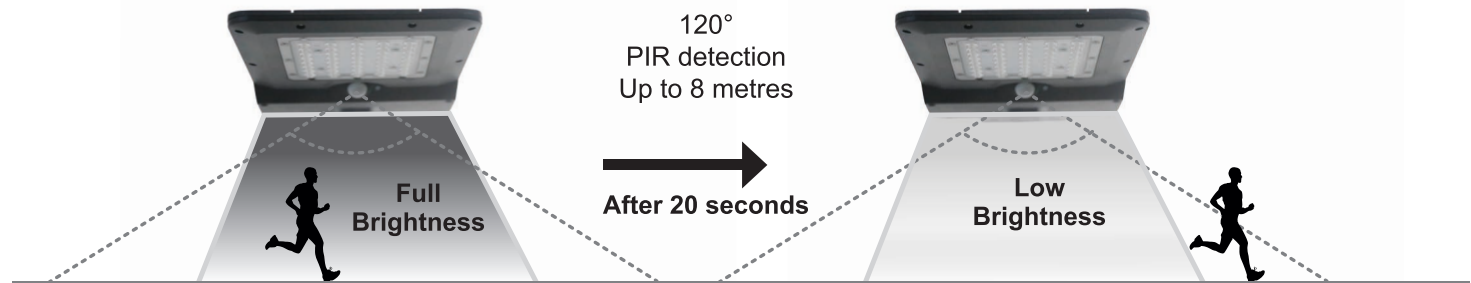

After 5 hours or 30% battery capacity:

Automatically turns on full beam when motion is detected up to 8 metres, then light turns to low beam after 20 seconds and turns off after 5 minutes.