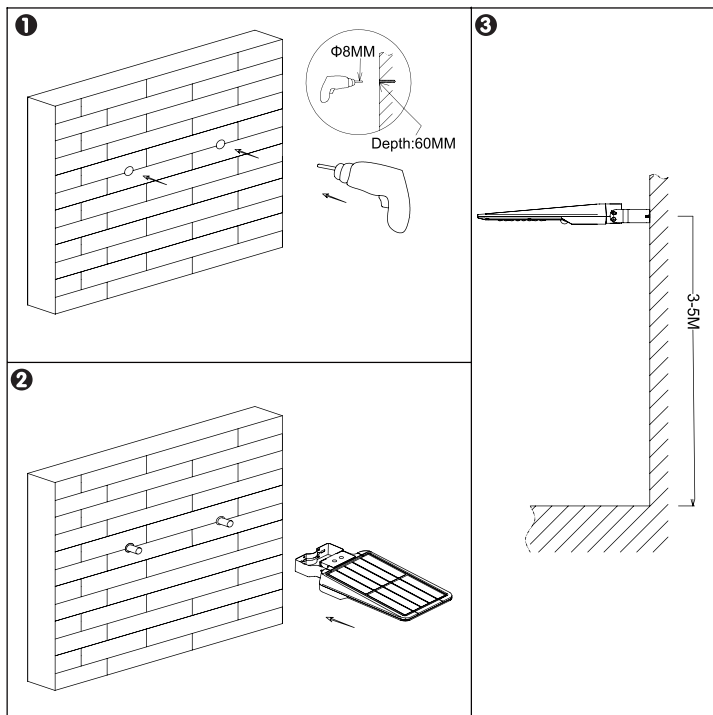

# NexSun1800

Solar Powered Floodlight

Supplied with:  
 1 x Solar floodlight  
 1 x Arch shaped bracket  
 2 x U shaped brackets  
 Hex key and screws

U-Shaped Bracket

Arch Shaped Bracket

Find a sunny location to install the floodlight.

#### A. Wall Mounted:

- ①. Drill two holes of  $\Phi 8\text{mm}$  with a depth of 60mm on the wall.
- ②. Fix the expansion screws into the holes.
- ③. Then use a hex key to fix the lamp on the wall with expansion screws.

#### B. Straight pole:

- ①. Remove the nut spacer of U-shaped brackets.
- ②. Use the U-shaped brackets to fix the lamp on the pole.
- ③. The poles diameter should be  $\Phi 40-60\text{MM}$ .
- ④. Loosen the screws at both ends of the bracket and adjust the angle of the lamp as needed, which is  $20^\circ$  adjustable in clockwise direction and  $10^\circ$  adjustable in counter clockwise direction, then tighten the screws.

#### C. Curved pole:

- ①+②. Loosen the screws and take off the bracket.
- ③. Move the cover of lamp socket
- ④. Fix the arch-shaped bracket onto the lamp socket. (Do not lock first).
- ⑤. Set up the lamp onto the lamp pole. The poles diameter should be  $\Phi 40-60\text{MM}$ .
- ⑥. Adjust the lamp and balance it, then lock the arch-shaped bracket.