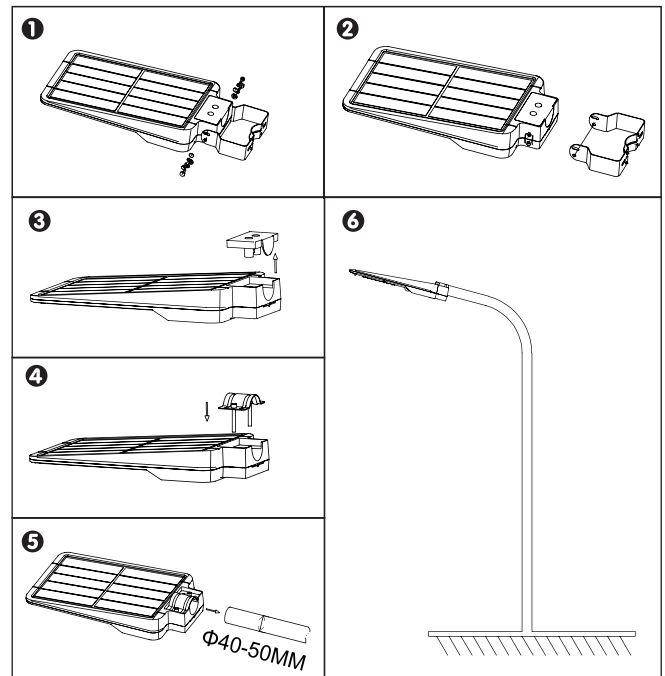

# NexSun1800

Solar Powered Floodlight

Supplied with:  
 1 x Solar floodlight  
 1 x Arch shaped bracket  
 2 x U shaped brackets  
 Hex key and screws

U-Shaped Bracket

Arch Shaped Bracket

Find a sunny location to install the floodlight.

#### A. Wall Mounted:

- ①. Drill two holes of  $\Phi 8\text{mm}$  with a depth of 60mm on the wall.
- ②. Fix the expansion screws into the holes.
- ③. Then use a hex key to fix the lamp on the wall with expansion screws.

#### B. Straight pole:

- ①. Remove the nut spacer of U-shaped brackets.
- ②. Use the U-shaped brackets to fix the lamp on the pole.
- ③. The poles diameter should be  $\Phi 40-60\text{MM}$ .
- ④. Loosen the screws at both ends of the bracket and adjust the angle of the lamp as needed, which is  $20^\circ$  adjustable in clockwise direction and  $10^\circ$  adjustable in counter clockwise direction, then tighten the screws.

#### C. Curved pole:

- ①+②. Loosen the screws and take off the bracket.
- ③. Move the cover of lamp socket
- ④. Fix the arch-shaped bracket onto the lamp socket. (Do not lock first).
- ⑤. Set up the lamp onto the lamp pole. The poles diameter should be  $\Phi 40-60\text{MM}$ .
- ⑥. Adjust the lamp and balance it, then lock the arch-shaped bracket.