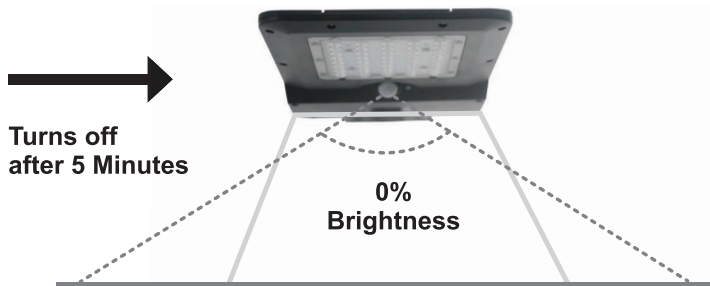

#### B. Straight pole:

- ①. Remove the nut spacer of U-shaped brackets.
- ②. Use the U-shaped brackets to fix the lamp on the pole.
- ③. The poles diameter should be  $\Phi 40-60\text{MM}$ .
- ④. Loosen the screws at both ends of the bracket and adjust the angle of the lamp as needed, which is  $20^\circ$  adjustable in clockwise direction and  $10^\circ$  adjustable in counter clockwise direction, then tighten the screws.

#### C. Curved pole:

- ①+②. Loosen the screws and take off the bracket.
- ③. Move the cover of lamp socket
- ④. Fix the arch-shaped bracket onto the lamp socket. (Do not lock first).
- ⑤. Set up the lamp onto the lamp pole. The poles diameter should be  $\Phi 40-60\text{MM}$ .
- ⑥. Adjust the lamp and balance it, then lock the arch-shaped bracket.

**Operating the floodlight:**

Press the ON/OFF (⏻) button on the floodlight.  
The floodlight will automatically operate in power saving mode:

**Power Saving Technology:**

Automatically turns on full brightness when motion is detected up to 8 metres, the light will then turn to low brightness after 20 seconds.

**After 5 hours or 30% battery capacity:**

Automatically turns on full beam when motion is detected up to 8 metres, then light turns to low beam after 20 seconds and turns off after 5 minutes.

NexSun is a brand of NightSearcher Ltd.  
NightSearcher Limited, Unit 4 Applied House, Fitzherbert Spur, Farlington,  
Portsmouth, Hampshire, PO6 1TT, UK  
T: +44 (0)23 9238 9774 E: sales@nightsearcher.co.uk