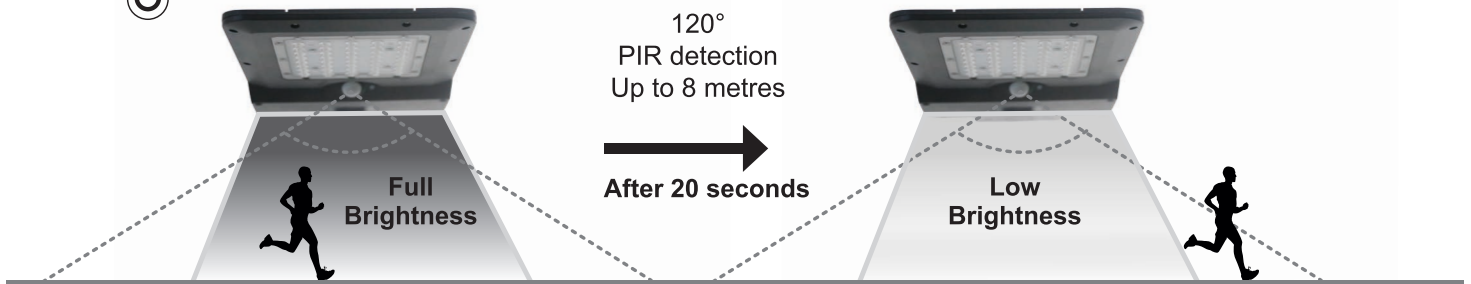

Power Saving Technology:

Automatically turns on full brightness when motion is detected up to 8 metres, the light will then turn to low brightness after 20 seconds.